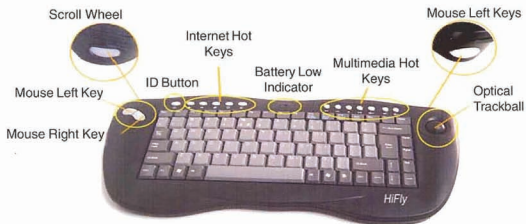

Key Description

Authorized dealer:

Exclusive Distributor

E-ONE Technology Sdn. Bhd. (504156-A)

Tel: (6)03-7983 2868 Fax: (6)03-7983 7868

<http://www.e-one.com.my/hifly_keyboard>

E-ONE e-mail: eonetec@pd.jaring.my